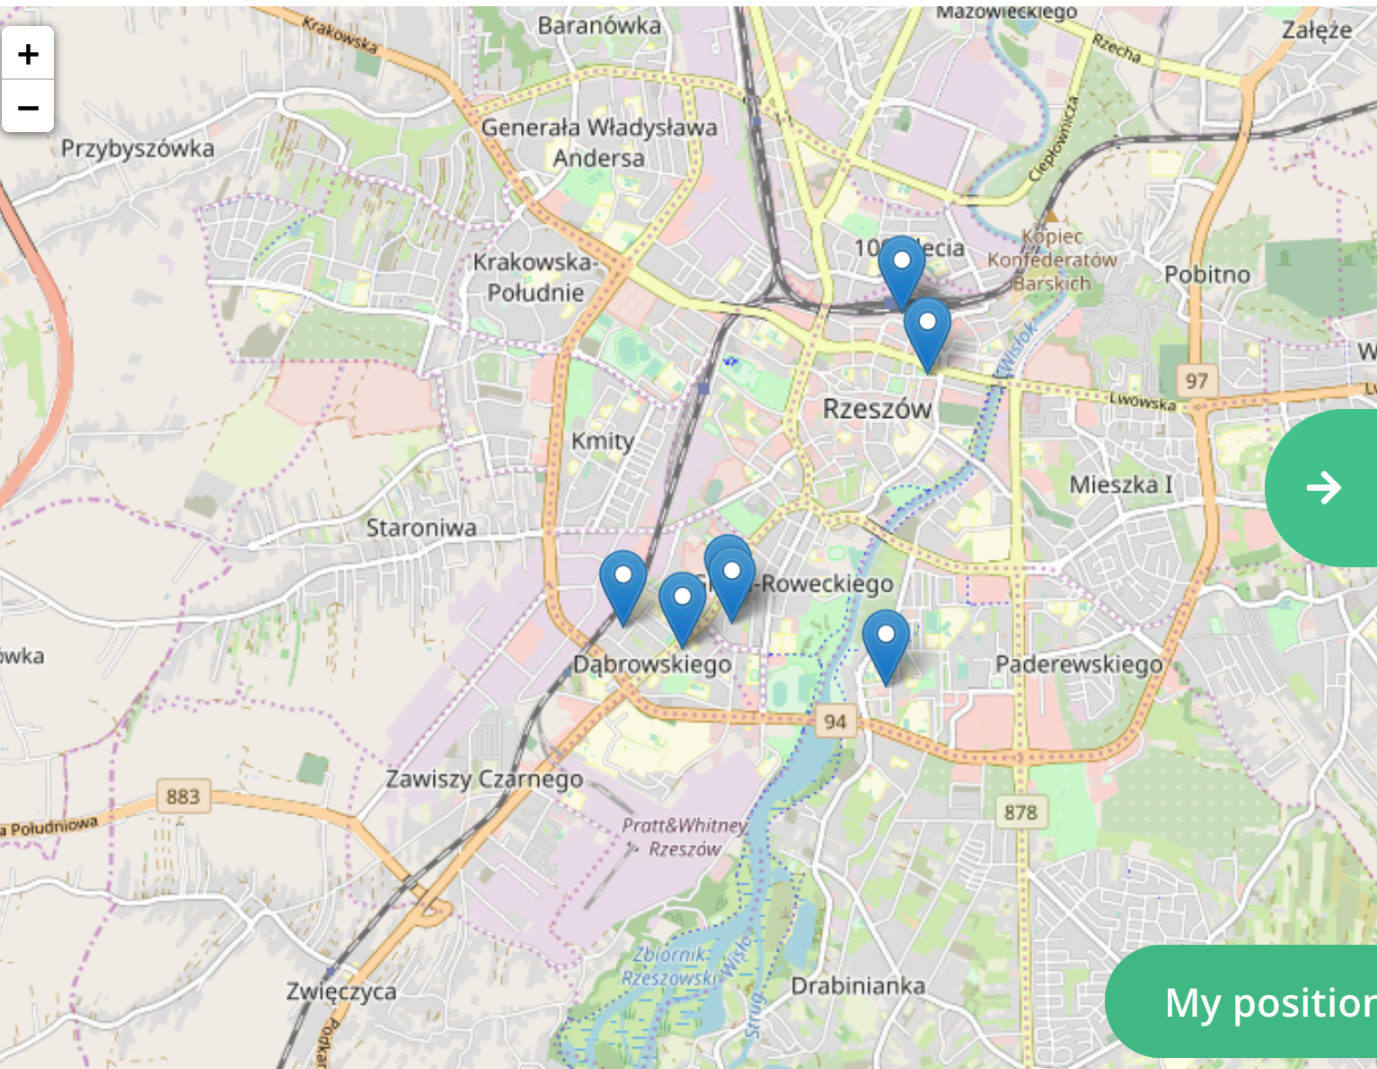

Check queues in store
without leaving your house by using
small box

Check how many people are
currently shopping at your favorite
location

Check if it's safe to take a walk with
your kid to neighboring park

Remain in a safe distance and avoid
crowded places

- User-friendly map
- All data in one place

Start

Map

Contact

Search devices

- Lidl Rzeszów Podkarpacka
- Rzeszów, Fontanna Multimedialna
- Rzeszów, Politechnika Rzeszowska
- Rzeszów, Szpital Wojewódzki nr.1
- Rzeszów, Klub Pod Palmą
- Rzeszów, Szpital Miejski im. Jana Pawła II
- Politechnika Rzeszowska WEiI