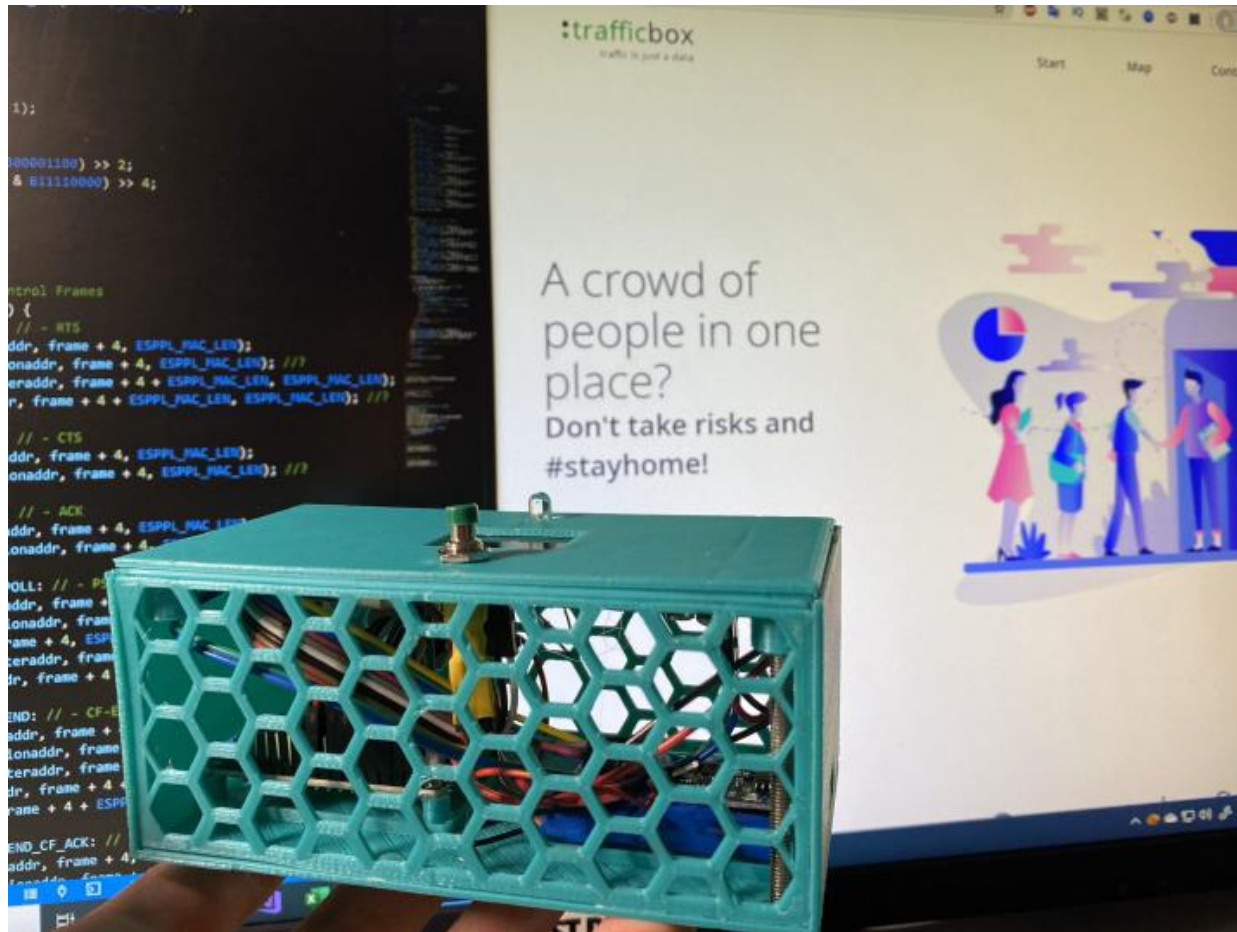

:trafficbox

Jacek Ciuba
Karol Wiater
Wojtek Czekirda
Mikołaj Worosz
Mariusz Trzeciak

Support the **fight** against COVID-19

TrafficBox allows monitoring of gatherings of people within its operating range

- We rely on real data obtained through a real network of mobile phone users
- We process and analyze data obtained from a proven source and related to the desired area
- We support Populations Control in public places, allowing for secure crowd management

Our possibilities

- Real-time population measurement
- Data acquisition with an accuracy of 1m
- Statistics and people flow analysis in specific areas

One device many options

- Events, promotional campaigns, demonstrations, debates
- Government organizations and public administration
- Hospitals, quarantined areas
- Shopping malls, clubs and restaurants
- Green space, boulevards and city parks
- Office buildings, factories and storage halls

Check queues in store
without leaving your house by using
small box

Check how many people are
currently shopping at your favorite
location

Check if it's safe to take a walk with
your kid to neighboring park